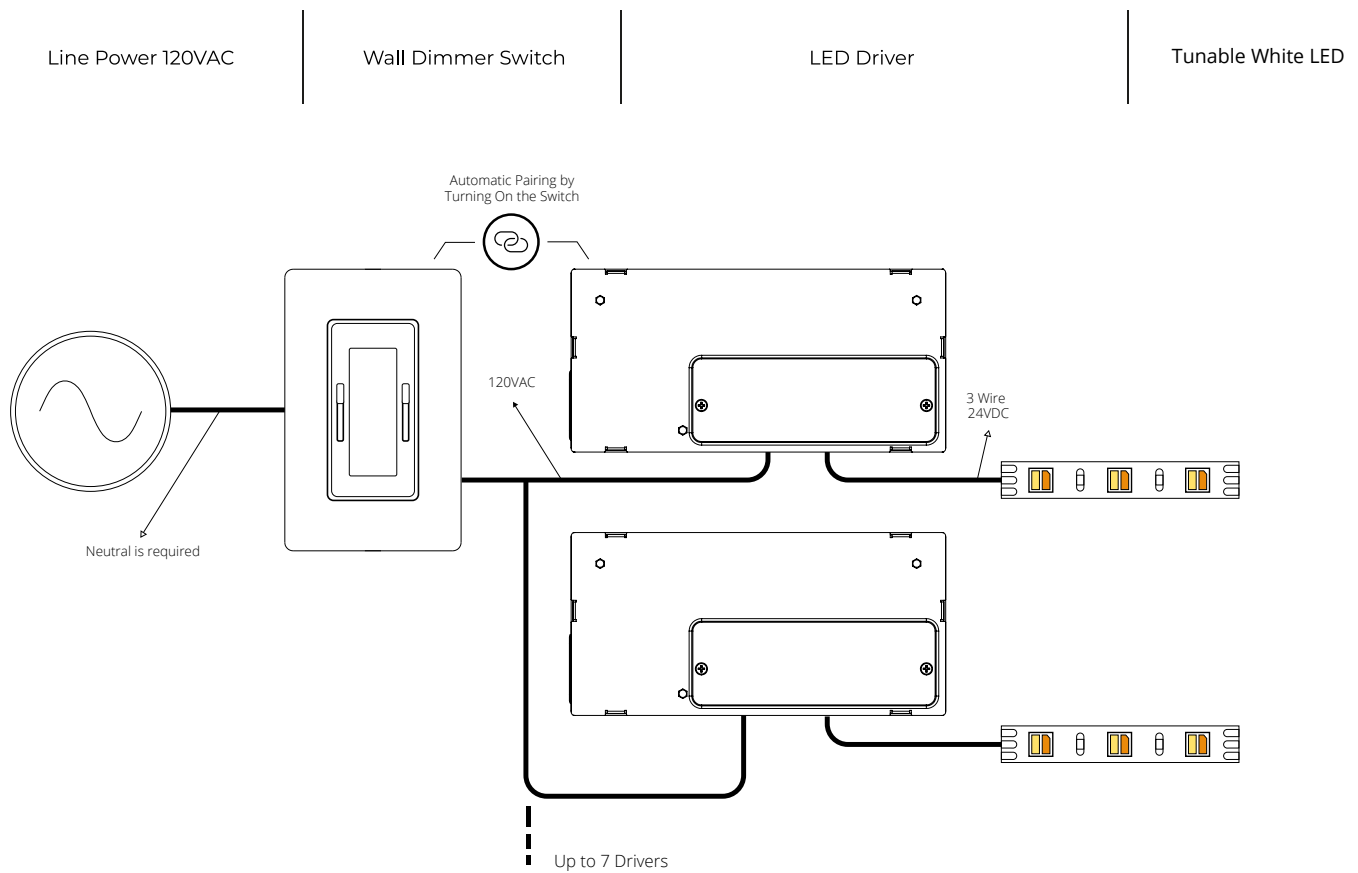

WIRING OVERVIEW