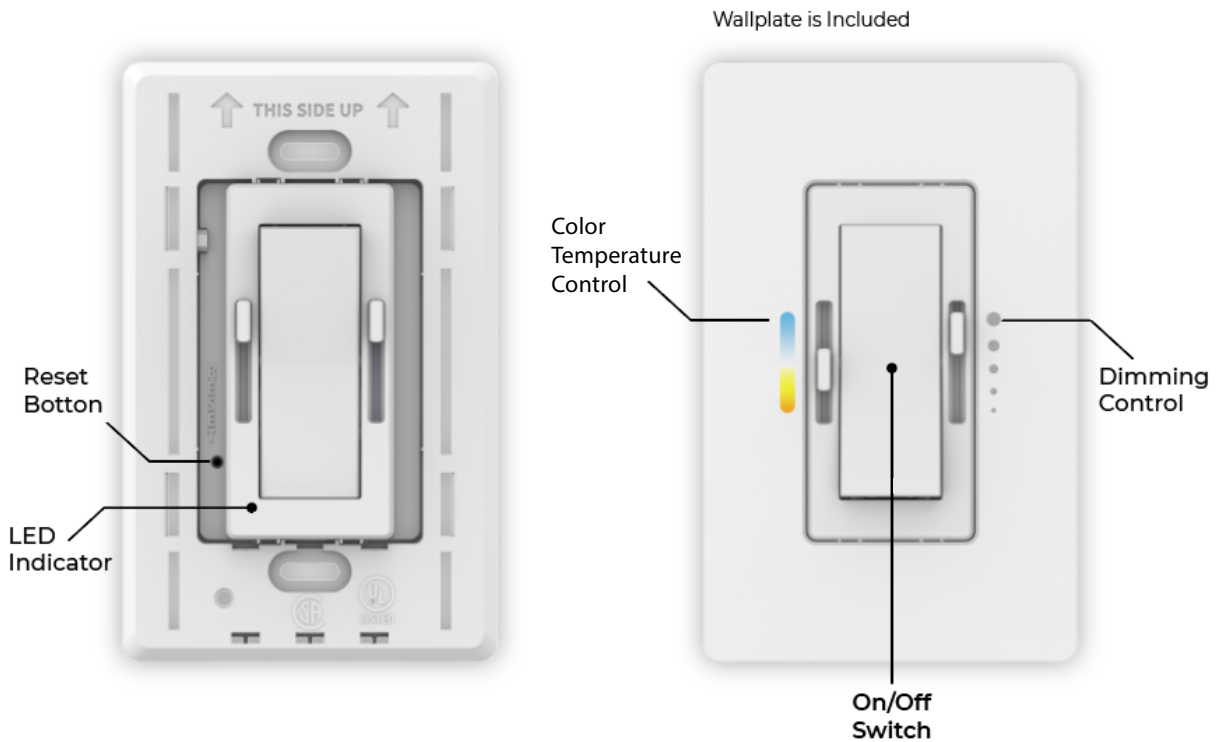

## TUNABLE WHITE & DIMMING CONTROL SYSTEM

Wall Switch offers a single-switch, end-to-end approach, eliminating redundant components and compatibility issues for superior performance. With its wireless support, Wall Switch requires only the same wire set as a standard dimmer switch, reducing installation time and costs. Just plug and play to start customizing your lighting in moments. Device pairing takes place automatically when the light is first switched on, with no technical knowledge needed.

Compliance

UL Listed	UL1472 / CSA C22.2 184.1
FCC	Class B Part 15

Note: Requires a U.S. wallbox 2` in (64 mm) deep minimum.

Material	PC/ABS - 5VA Rating
Finish	White Glossy

## USER INTERFACE