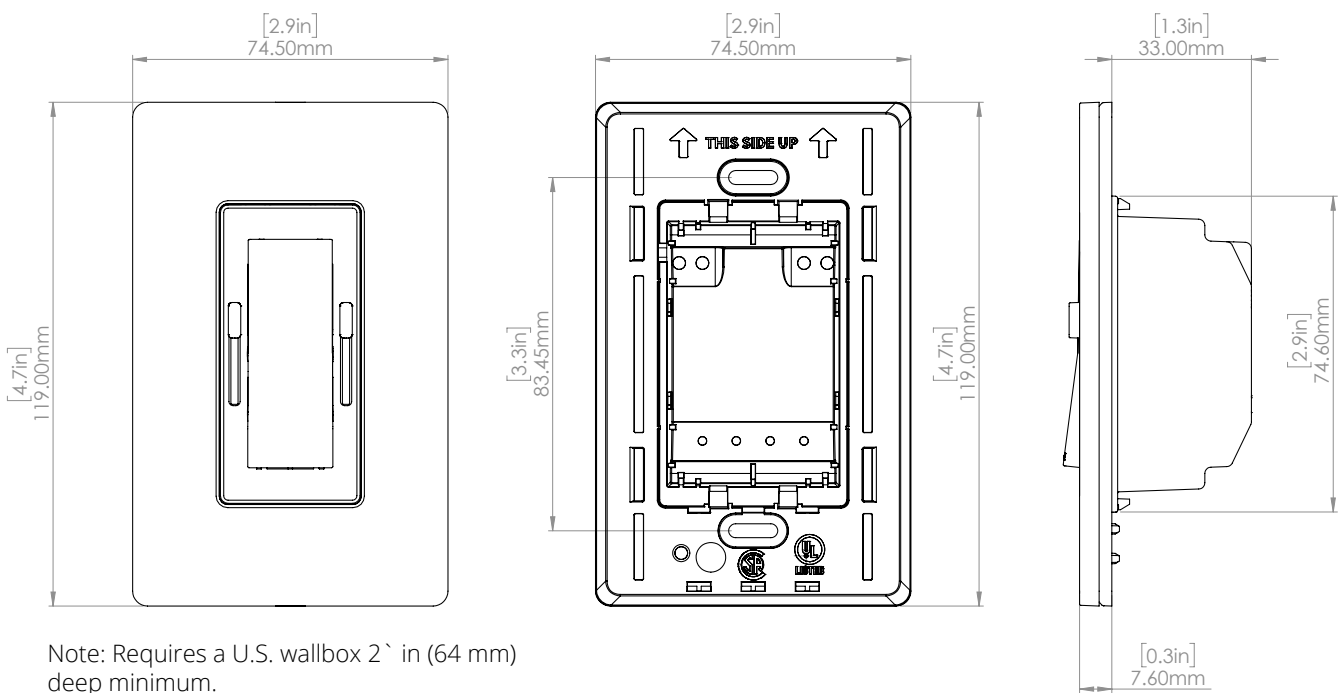

#### QUICK SPECS

Input Voltage	120VAC
Output Voltage	24VDC
Dimensions	8"(213mm) x 4.1"(104mm) x 1.5"(38mm)
Wattages	90W, 60W, 40W
Enclosure type	UL Listed With Knock-Outs

Class 2

24VDC

Power & Ratings

Input	120VAC ~ 60Hz
Max Load	5A/600W
Load Type	Tunable White LED

Compliance

UL Listed	UL1472 / CSA C22.2 184.1
FCC	Class B Part 15

Note: Requires a U.S. wallbox 2` in (64 mm) deep minimum.

Material	PC/ABS - 5VA Rating
Finish	White Glossy