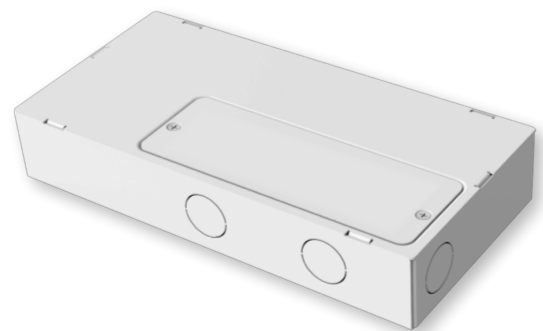

DRIVER

DIMMABLE & TUNNABLE WHITE LED DRIVER

The LED drivers are the engine of the lighting system. Utilizing a wireless signal, this Driver requires only the same wire set as a standard LED Driver, reducing labor time and installation cost. Providing smooth, dimming down to 0.1% before total darkness, and softly tuning color temperature. This UL listed Class 2 Driver line has an integrated junction box with a separate input and output wiring compartment each with three 7/8" knockouts for easy and safe installation.